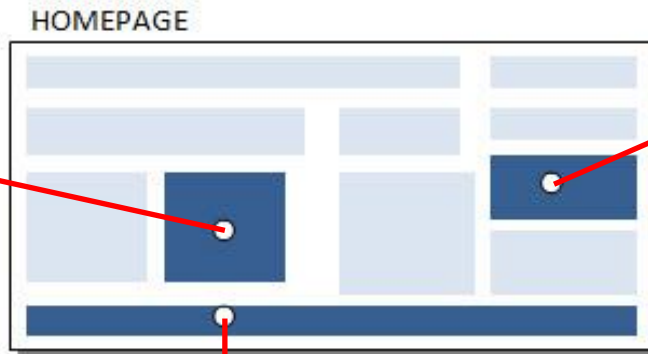

alanet.org – BE THERE. BE SEEN. ALL THE TIME.

Enhance your marketing plan with monthly access to thousands of legal management professionals.

ALA's website is where legal management leaders go to:

- find resources and solutions
- network with peers
- register for ALA events
- find or post a job

alanet.org website stats:

Average Monthly Visits	36,324
Average Monthly Unique Visitors	12,486
Average Monthly Page View	175,332
Pages Viewed Per Visit	4.83
Average Visit Duration	3 min., 49 sec.

It's not too late to renew!

Join ALA for another year of working together to advance the highest professional management standards in the business of law. Visit alanet.org/renew or call our Membership Team at 847-267-1585 with any questions.

RENEW
YOUR 2016 ALA MEMBERSHIP TODAY!

180 x 180 Homepage Premium Rotator Button Ad with 150 Character Blurb

ADVERTISEMENT

ABC Process Service

212-732-6490

Info@ABCProcess.com
www.ABCProcess.com

145 x 115 Button Ad

effortless

EMAIL AND DOCUMENT MANAGEMENT
Redesigned with Active Profiling® technology for ease of use and automation. Effortlessly manage, share and access all of your digital content.

Worldox GX4
www.worldox.com

960 x 90 Homepage Premium Footer Rotator Ad

AD	DIMENSIONS	RATES
Home page premium button ad (rotator) <i>2 available per month</i>	180 x 180 and 150 characters	$1,195/mo x3 months $995/mo x6 months $795/mo x12 months
Home page button <i>8 available per month</i>	145 x 115	$795/mo x3 months $695/mo x6 months $595/mo x12 months
Home page footer ad (rotator) <i>4 available per month</i>	470 x 90	$495/mo x3 months $395/mo x6 months $295/mo x 12 months
Run of site footer ad (rotator) <i>4 available per month</i>	960 x 90	$1,595/mo x3 months $1,295/mo x6 months $995/mo x12 months

VIPs: Robert Leighton rleighton@alanet.org
National Account Manager: Sean Soth ssoth@alanet.org
Shah Faridi sfaridi@alanet.org